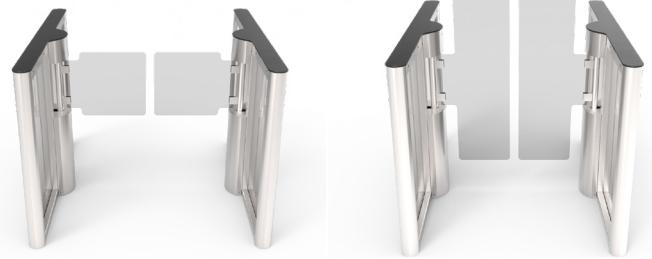

EZ Lane Optical Turnstiles Compare Models

EZ Lane Optical Turnstiles

EZ Lane Optical OB (Barrier Free)

EZ Lane Optical SG (Swing Glass)

| | EZ Lane Slim | Low Swing Glass | High Swing Glass |
|------------------------------|----------------------|-----------------------|-----------------------|
| Price Range | Entry-Level | Moderate | Moderate |
| Security Type | Open Lane | Standard | Enhanced |
| Barrier Type | na | Clear or Tinted Glass | Clear or Tinted Glass |
| Barrier Height | na | 36" | 54" |
| Cabinet W x D x H | 6" W x 20" D x 40" H | 7" W x 51" D x 40" H | 7" W x 51" D x 40" H |
| Cabinet Top | Tempered Glass | Tempered Glass | Tempered Glass |
| Cabinet End Style | Square | Square or Round | Square or Round |
| Lane Width | 28" or 36" (ADA) | 30" or 36" (ADA) | 30" or 36" (ADA) |
| Entry/Exit Control | yes | yes | yes |
| Bi-Directional/Card Stacking | yes | yes | yes |
| Visible/Audible Alerts | yes | yes | yes |
| Tailgate/Crawl Detection | yes | yes | yes |
| Glass Logo Etching | na | option | option |
| Remote Lane Control | option | option | option |